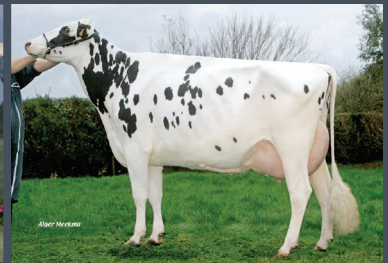

Audreay VG-87-FR
Dam to Dambriuil - #5 ISU Roumare son

Terrific Toulouse

The cows behind Emeraude have been a very successful branch of the family with a top Genomic heifer tracing back to Toulouse. Dam to the successful Shottle son Avous @ Dynamis (ISU +16) and the cow behind Xacobeo daughter Cherrygirl bred by Danion Herve and GAEC Toullec (Xacobeo x Bolton x Shottle x Toulouse), she is the #1 overall Type heifer in France (Conf. +4.3). She is 0.3 points higher than the #2 heifer and is the #12 ISU heifer overall in France (ISU +181). In the Global rankings, Cherrygirl is listed as the 4th highest Xacobeo daughter for GLPI!

Sire Success

The list of successfully tested Amarante sons is growing, with the

Angelo Pozzatti (Semex)

“This is one of the most consistent transmitting cow families in Europe”

popular Craneur (s. Roumare), Extragold (s. Goldwyn) and Esquibien (s. Sanchez) at Genes Diffusion. Esquibien is the #1 ISU Sanchez son, in France and Extragold the #3 Type bull, she has also bred the #7 GTPI Roumare son in the world, Colaro, who is at Semex. The undoubted star at the moment however is Amarante's grandson Cabon

Fernand at Semex. Fernand's mother, Cabon Danoise VG-87-FR 2yr. is a fantastic Bolton daughter who stood 3rd in a strong class of Jr. 2yr-olds at the National Show in Le Mans '11. Her high scoring son Fernand is in big demand as a sire of sons at the moment; he is the #6 GLPI bull in the World with DGV LPI +3665 and for GTPI (+2386), he is the #8 GTPI Man-O-Man son in the breed!

Other male members of the family are also looking to put their stamp on the Holstein population. One of these top bulls is Domin Euro, the #4 Roumare son in France based on ISU (ISU +172) and already used

Fernand, the #6 GLPI bull in the World and has DGV LPI +3655!!

as a sire of sons. He goes back through a Shottle daughter of Toulouse's full sister, Toscane. The Top 5 of Roumare sons is completed by another member of the family, Drambreuil at Genes Diffusion with almost the same pedigree as Domin Euro. Drambreuil (ISU +170) is a son of Shottle Bottle, another daughter of Toulouse who herself is the dam of Avous (s. Shottle) at Dynamis, a top ranking Shottle son in the French index list with ISU +160. Caesar, again at Genes Diffusion, is also in the Top 10 Shottle sons for ISU in France and is bred from yet another branch of the family.

What do other people think about the family?

Angelo Pozzatti (Sire Analyst Semex)